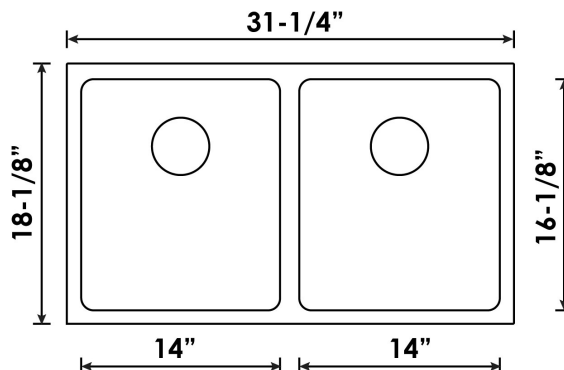

B1607 Undermount Double Bowl Stainless Steel Sink 16 Gauge

B1607/1807

Colour Finish
Stainless Steel

Model No.
B1607

Description

- Double Bowl Undermount Sink with 20mm radius corners
- Outside dimensions: 31-1/4" x 18-1/8" x 9" x 9"
- Inside dimensions: 14" x 16-1/8" x 8-5/8" - 14" x 16-1/8" x 8-5/8"
- Minimum Cabinet Size: 33"
- Stainless Steel Double Bowl Sink
- 16 Gauge Type 304 Stainless Steel
- Stone Guard undercoating over rubber pad
- 3 1/2" drain opening
- Supplied with installation clip, template and strainer
- cUPC Certified