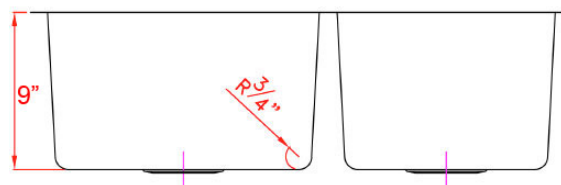

B1608 Undermount Sink w/ 20mil Radius Corners

Colour Finish
Stainless Steel

Model No.
B1608

Description

- Double Bowl Undermount Sink with 20mil radius corners
- Outside dimensions: 32" x 18" x 9"
- Minimum Cabinet Size: 33"
- Stainless Steel Double Bowl Sink
- 16 Gauge Type 304 Stainless Steel
- Stone Guard undercoating over rubber pad
- 3 1/2" drain opening
- Supplied with installation clip, template and strainer
- cUPC certified