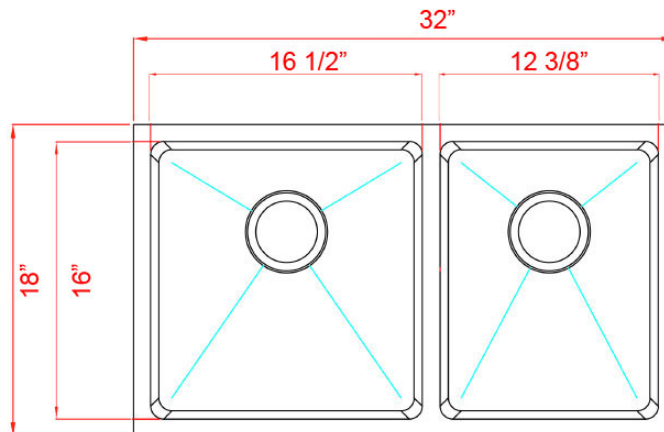

B1608 Undermount Sink w/ 20mil Radius Corners

Colour Finish
Stainless Steel

Model No.
B1608

Description

- Double Bowl Undermount Sink with 20mil radius corners
- Outside dimensions: 32" x 18" x 9"
- Minimum Cabinet Size: 33"
- Stainless Steel Double Bowl Sink
- 16 Gauge Type 304 Stainless Steel
- Stone Guard undercoating over rubber pad
- 3 1/2" drain opening
- Supplied with installation clip, template and strainer
- cUPC certified