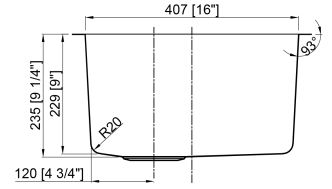

Product Specification Sheet

B1613 Stainless Steel Single Bowl 16 Gauge

**Colour Finish**  
Stainless Steel

**Model No.**  
B1613

**Description**

- Single Bowl Stainless Steel Sink 16 Gauge
- Outside dimensions: 22 3/8" x 18" x 9 1/4"
- Minimum Cabinet Size: 24"
- Stainless Steel Single Bowl Sink
- 16 Gauge Type 304 Stainless Steel
- Stone Guard undercoating over rubber pad
- 3 1/2" drain opening
- Supplied with installation clip, template and strainer
- CUPC certified