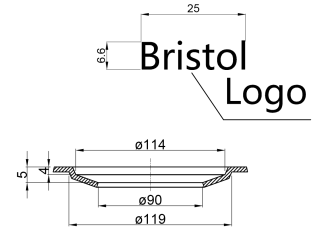

Product Specification Sheet

B1613 Stainless Steel Single Bowl 16 Gauge

**Colour Finish**  
Stainless Steel

**Model No.**  
B1613

**Description**

- Single Bowl Stainless Steel Sink 16 Gauge
- Outside dimensions: 22 3/8" x 18" x 9 1/4"
- Minimum Cabinet Size: 24"
- Stainless Steel Single Bowl Sink
- 16 Gauge Type 304 Stainless Steel
- Stone Guard undercoating over rubber pad
- 3 1/2" drain opening
- Supplied with installation clip, template and strainer
- CUPC certified