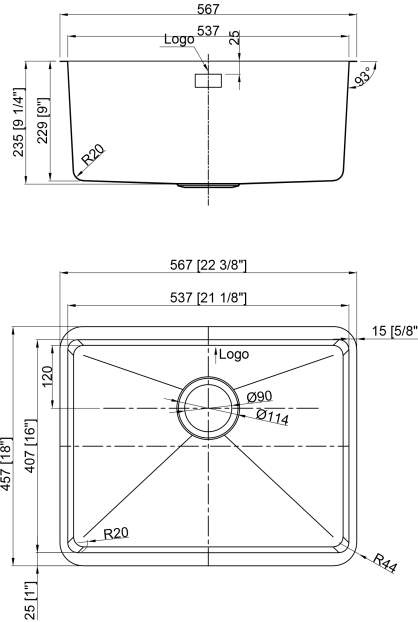

Product Specification Sheet

B1613 Stainless Steel Single Bowl 16 Gauge

**Colour Finish**  
Stainless Steel

**Model No.**  
B1613

**Description**

- Single Bowl Stainless Steel Sink 16 Gauge
- Outside dimensions: 22 3/8" x 18" x 9 1/4"
- Minimum Cabinet Size: 24"
- Stainless Steel Single Bowl Sink
- 16 Gauge Type 304 Stainless Steel
- Stone Guard undercoating over rubber pad
- 3 1/2" drain opening
- Supplied with installation clip, template and strainer
- CUPC certified