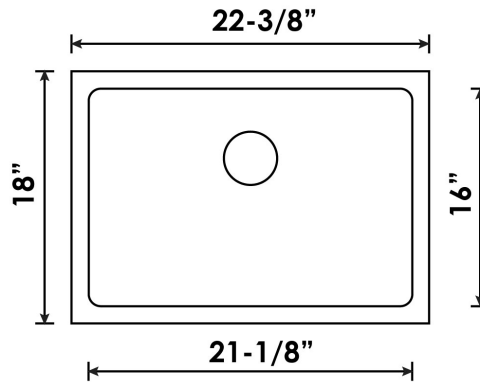

B1613 Stainless Steel Single Bowl 16 Gauge

B1613/1813

Colour Finish
Stainless Steel

Model No.
B1613

Description

- Outside dimensions: 22-3/8" x 18" x 9-1/4"
- Inside dimensions: 21-1/8" x 16" x 9"
- Minimum Cabinet Size: 24"
- Stainless Steel Single Bowl Sink
- 16 Gauge Type 304 Stainless Steel
- Stone Guard undercoating over rubber pad
- 3 1/2" drain opening
- Supplied with installation clip, template and strainer
- cUPC Certified