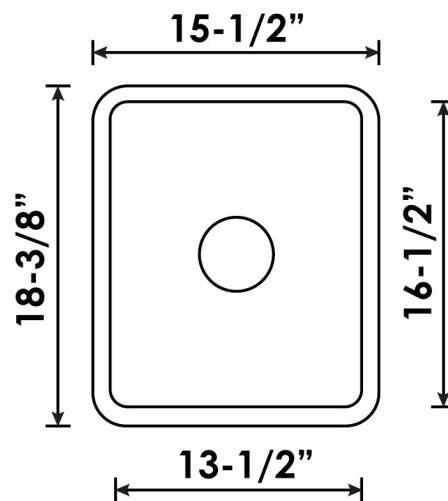

**B1615 Stainless Steel Single Bowl 16 Gauge**

**B1615/1815**

**Colour Finish**  
Stainless Steel

**Model No.**  
B1615

**Description**

- Single Bowl Stainless Steel Sink 16 Gauge
- Outside dimensions: 15-1/2" x 18-3/8" x 9"
- Inside dimensions: 13-1/2" x 16-1/2" x 8-5/8"
- Minimum Cabinet Size: 17"
- Stainless Steel Single Bowl Sink
- 16 Gauge Type 304 Stainless Steel
- Stone Guard undercoating over rubber pad
- 3 1/2" drain opening
- Supplied with installation clip, template and strainer
- cUPC Certified