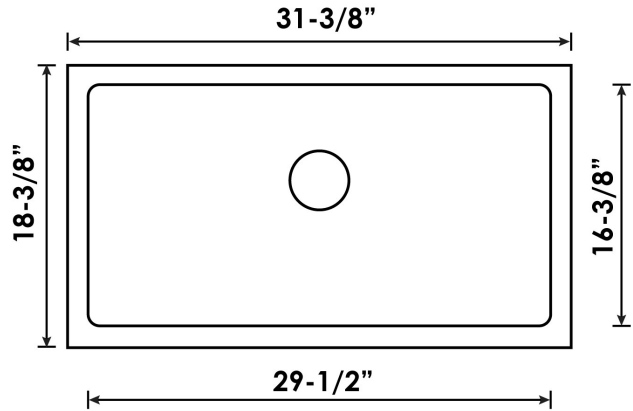

B1806 Stainless Undermount Sink with 20mm Radius Corners

B1606/1806

Colour Finish
Stainless Steel

Model No.
B1806

Description

- Outside dimensions: 31-3/8" x 18-3/8" x 9"
- Inside dimensions: 29-1/2" x 16-3/8" x 8-5/8"
- Minimum Cabinet Size: 33"
- Stainless Steel Single Bowl Sink
- 18 Gauge Type 304 Stainless Steel
- Stone Guard undercoating over rubber pad
- 3 1/2" drain opening
- Supplied with installation clip, template and strainer
- cUPC Certified