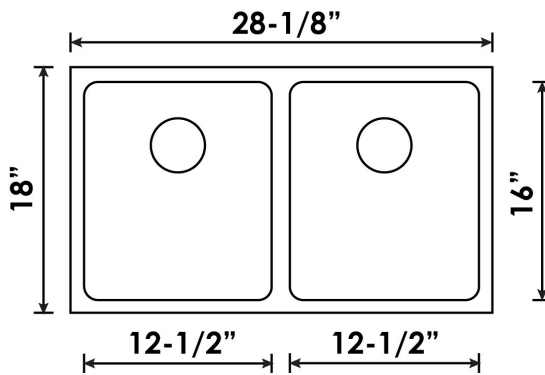

B1811 18 Gauge 20mm Radius Stainless Double Sink

B1611/1811

Colour Finish
Stainless Steel

Model No.
B1811

Description

- Outside dimensions: 28-1/8" x 18" x 9" x 9"
- Inside dimensions: 12-1/2" x 16" x 8-5/8" - 12-1/2" x 16" x 8-5/8"
- Minimum Cabinet Size: 30"
- Stainless Steel Double Bowl Sink
- 18 Gauge Type 304 Stainless Steel
- Stone Guard undercoating over rubber pad
- 3 1/2" drain opening
- Supplied with installation clip, template and
- cUPC Certified