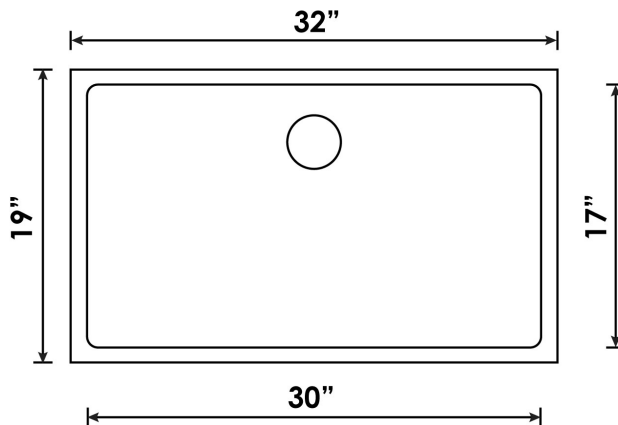

B1926 Undermount Sink with 10mm Radius Corners

B1926

Colour Finish
Stainless Steel

Model No.
B1926

Description

- Single Bowl Undermount Sink with 10mm radius corners
- Inside DIMS: 30" x 17" x 9-5/8"
- Outside DIMS: 32" x 19" x 10"
- Minimum Cabinet Size: 34"
- Stainless Steel Single Bowl Sink
- 16 Gauge Type 304 Stainless Steel
- Stone Guard undercoating over a rubber pad
- 3 1/2" drain opening
- Supplied with installation clip, template, and strainer
- cUPC Certified