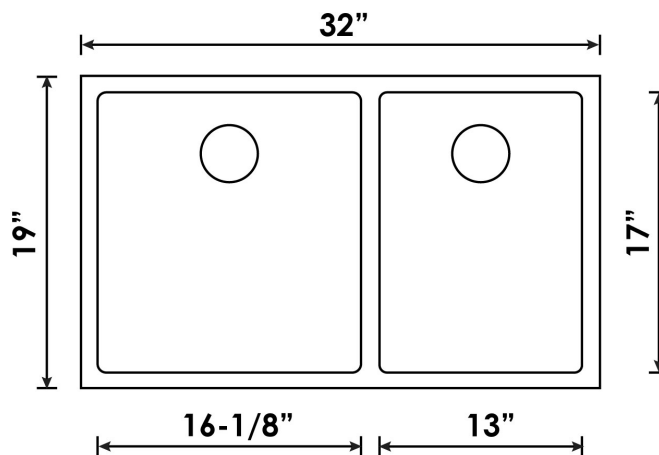

B1928 Undermount Double Sink with 10mm Radius Corners

B1928

Colour Finish

Stainless Steel

Model No.

B1928

Description

- Double Bowl Undermount Sink with 10mm radius corners
- Inside DIMS: 16-1/8" x 17" x 9-5/8" - 13" x 17" x 9-5/8"
- Outside DIMS: 32" x 19" x 10" x 10"
- Minimum Cabinet Size: 34"
- Stainless Steel Double Bowl Sink
- 16 Gauge Type 304 Stainless Steel
- Stone Guard undercoating over rubber pad
- 3 1/2" drain opening
- Supplied with installation clip, template and strainer
- cUPC Certified