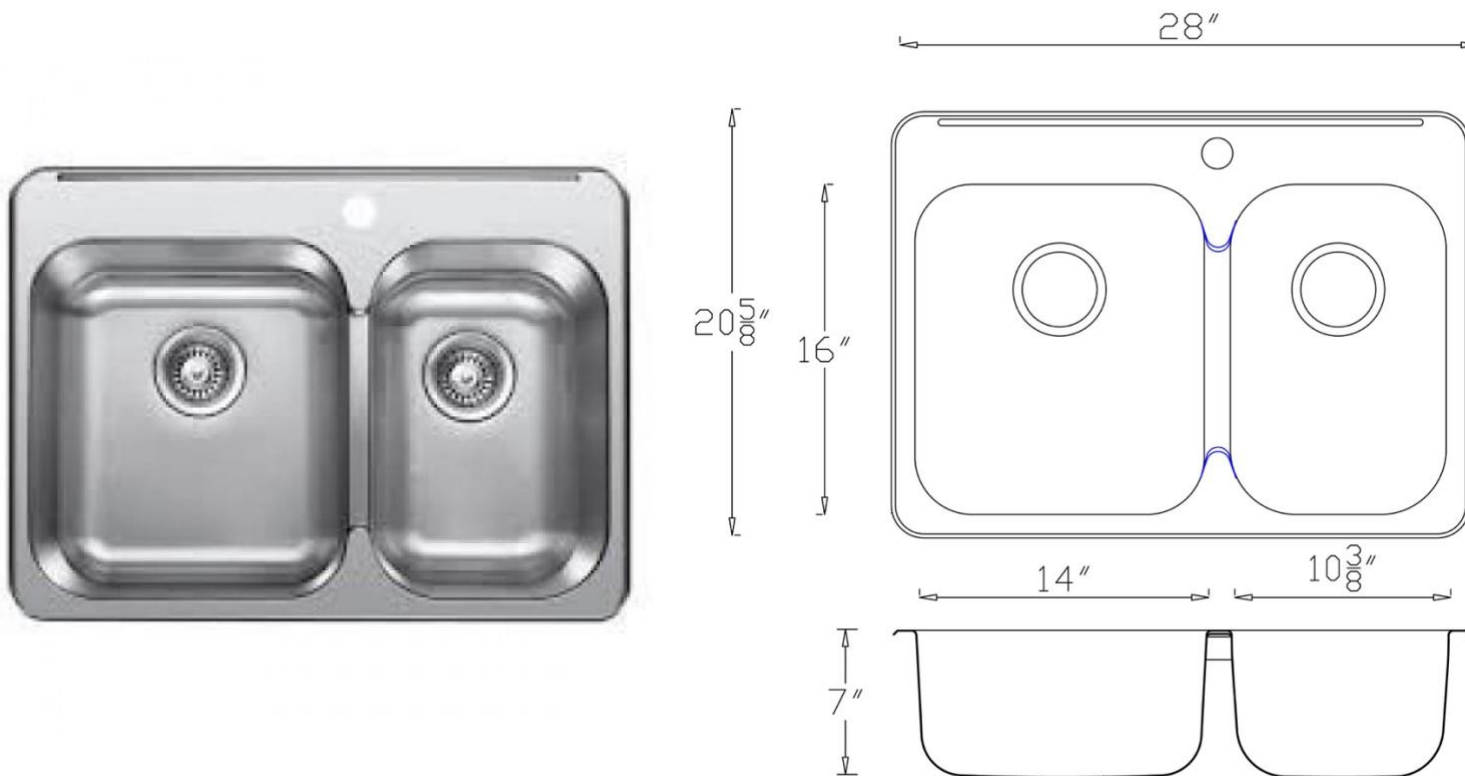

**B212 20 Gauge Stainless Double Sink**

Colour Finish	Model No.	Description
Stainless Steel	B212	<ul style="list-style-type: none"> <li>• 28" x 20 5/8" x 7"</li> <li>• Minimum Cabinet Size: 30"</li> <li>• 20 Gauge Type 304 Stainless Steel Drop In Sink</li> <li>• Brushed Satin Finish</li> <li>• Stone Guard undercoating over rubber pad</li> <li>• 3 1/2" drain opening</li> <li>• Supplied with installation clip, template and strainer</li> <li>• Stainless Steel Grid Available</li> <li>• cUPC certified</li> <li>• Limited Lifetime Warranty</li> </ul>