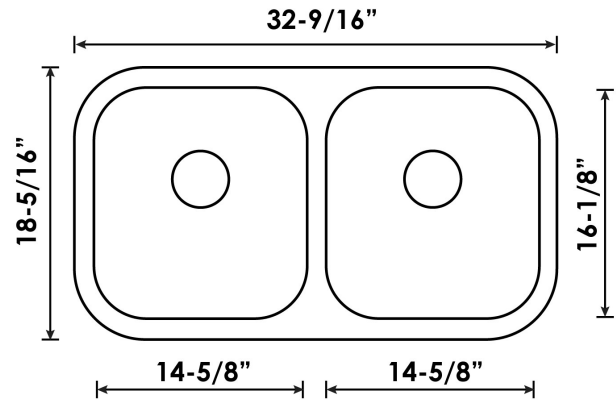

B411 16 Gauge Stainless Double Sink

B411

Colour Finish
Stainless Steel

Model No.
B411

Description

- Outside dimensions: 32-9/16" x 18-5/16" x 9" x 9"
- Inside dimensions: 14-5/8" x 16-1/8" x 9" - 14-5/8" x 16-1/8" x 9"
- Minimum Cabinet Size: 34"
- Undermount Stainless Steel Double Bowl Sink
- 16 Gauge Type 304 Stainless Steel
- Stone Guard undercoating over rubber pad
- 3 1/2" central drain opening
- Supplied with installation clip, template and strainer
- Stainless steel Grid available
- cUPC certified