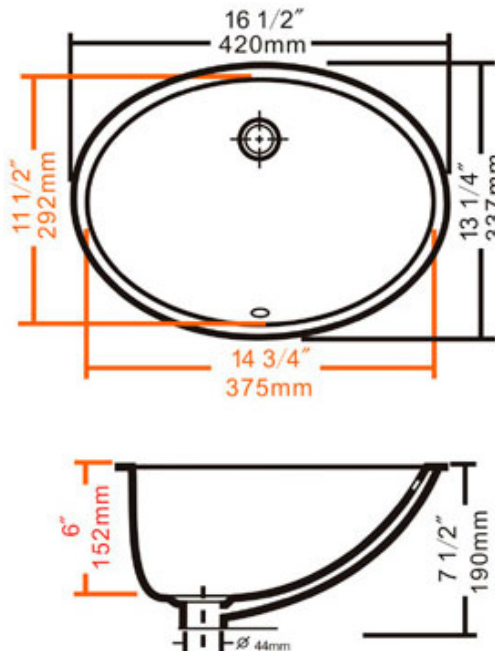

B601-SM Vanity Bowl

Colour Finish
Porcelain

Model No.
B601-SM

Description

- White Undermount Porcelain Sink
- Outside Dimensions: 16-1/2" x 13-1/4" x 7-1/2"
- Inside Dimensions: 14-3/4 x 11-1/2" x 6"
- Minimum Cabinet Size: 18"
- True Vitreous China
- Cardboard Template included
- Mounting Clips Included
- Limited lifetime warranty
- CSA Certified