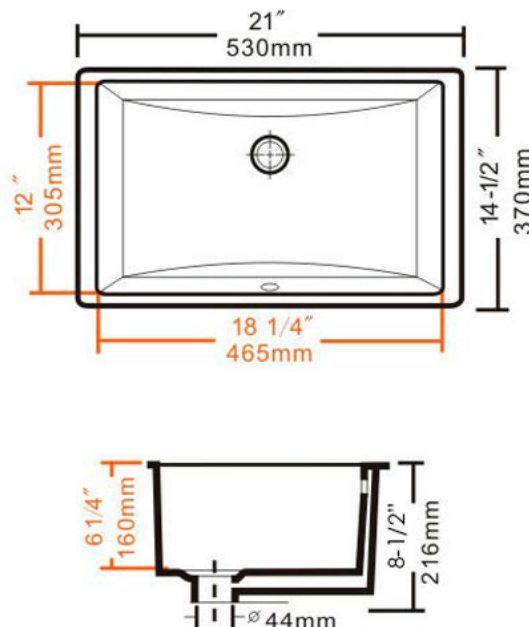

B605 Black Vitreous China Rectangular Undermount Vanity Sink

Colour Finish
Black / Porcelain

Model No.
B605

Description

- Black Undermount Porcelain Sink
- White Undermount Porcelain Sink
- Outside Dimensions: 21" x 14-1/2" x 8-1/2"
- Inside Dimensions: 18-1/4" x 12" x 6-1/4"
- Minimum Cabinet Size: 22"
- True Vitreous China
- Cardboard Template included
- Mounting Clips Included
- Limited lifetime warranty