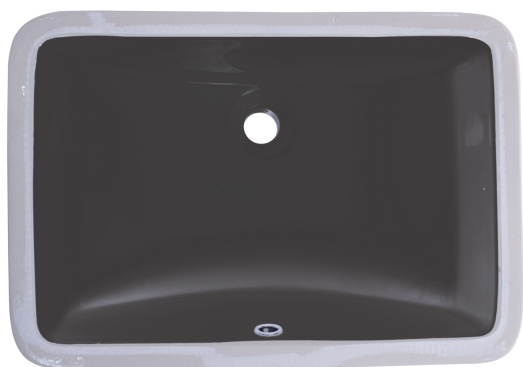

B605 Black Vitreous China Rectangular Undermount Vanity Sink

Colour Finish
Black / Porcelain

Model No.
B605

Description

- Black Undermount Porcelain Sink
- White Undermount Porcelain Sink
- Outside Dimensions: 21" x 14-1/2" x 8-1/2"
- Inside Dimensions: 18-1/4" x 12" x 6-1/4"
- Minimum Cabinet Size: 22"
- True Vitreous China
- Cardboard Template included
- Mounting Clips Included
- Limited lifetime warranty

Available accessories

- Pop Up Drain – No Overflow (Brushed Finish)
- Pop Up Drain – No Overflow (Chrome Finish)
- Pop Up Drain – Overflow (Brushed Finish)
- Pop Up Drain – Overflow (Chrome Finish)

MAIN LOCATION