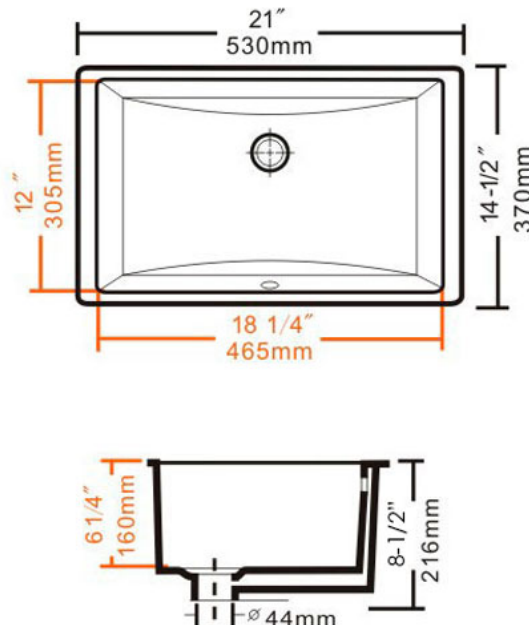

B606 Porcelain Vanity Bowl

Colour Finish
Porcelain

Model No.
B606

Description

- White Undermount Porcelain Sink
- Outside Dimensions: 21" x 14-1/2" x 8 1/2"
- Inside Dimensions: 18-1/4" x 12" x 6-1/4"
- Minimum Cabinet Size: 22"
- True Vitreous China
- Cardboard Template included
- Mounting Clips Included
- Limited lifetime warranty
- CSA Certified