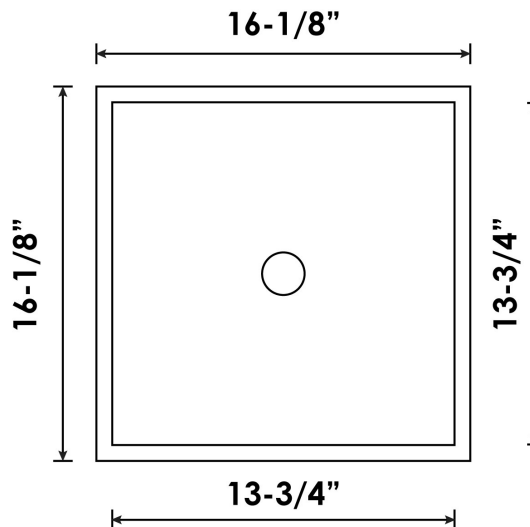

**B609 Porcelain Vanity Bowl**

**Colour Finish**  
Porcelain

**Model No.**  
B609

**Description**

- White China Undermount Sink
- Outside Dimensions 16-1/8" x 16-1/8" x 7-1/4"
- Inside Dimensions 13-3/4" x 13-3/4" x 4-3/4"
- Minimum Cabinet Size: 18"
- True Vitreous China with Overflow
- Cardboard Template Included
- Mounting Clips Included
- Limited Lifetime Warranty
- cUPC Certified