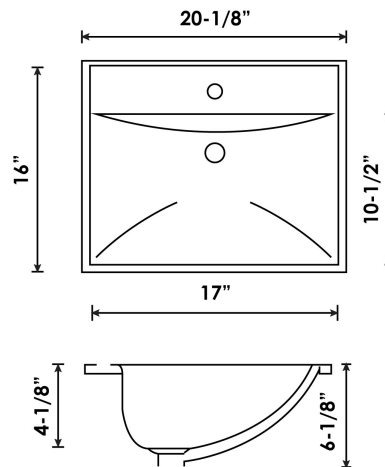

Drop-In Vanity B611

B611

**Colour Finish**

White Porcelain

**Model No.**

B611

**Description**

- Drop-In Vanity
- Outside Dimensions: 20-1/8" x 16" x 6-1/8"
- Inside Dimensions: 17" x 10-1/2" x 4-1/8"
- Vitreous China
- Limited lifetime warranty
- Minimum Cabinet Size: 21"
- cUPC Certified