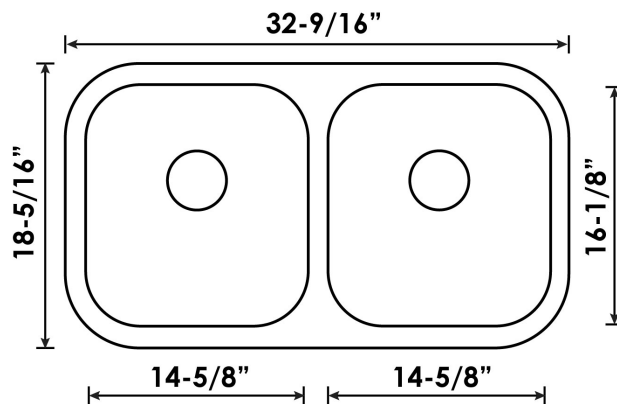

B805 Stainless Steel Undermount Double Bowl

B805

Colour Finish
Stainless Steel

Model No.
B805

Description

- Outside dimensions: 32-9/16" x 18-5/16" x 9" x 9"
- Inside dimensions: 14-5/8" x 16-1/8" x 9" - 14-5/8" x 16-1/8" x 9"
- Minimum Cabinet Size: 34"
- Undermount Stainless Steel Double Bowl Sink
- 18 Gauge Type 304 Stainless Steel
- Stone Guard undercoating over rubber pad
- 3 1/2" drain opening
- Supplied with installation clip, template and strainer
- Stainless steel Grid available
- cUPC certified