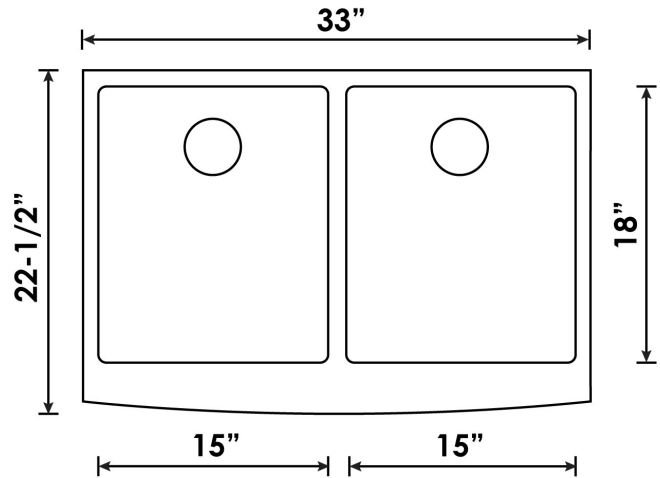

**B925 Apron Front Double Sink with 10mm Radius Corners**

**B925**

**Colour Finish**  
Stainless Steel

**Model No.**  
B925

**Description**

- Curved front 50/50 double bowl apron front sink with 10mm radius corners
- Outside dimensions: 33" x 22-1/2" x 10-1/4" x 10-1/4"
- Inside dimensions: 15" x 18" x 10" - 15" x 18" x 10"
- Minimum Cabinet Size: 33"
- Individually Hand-Made, therefore measurements not guaranteed
- Stainless Steel Double Bowl Sink
- 16 Gauge Type 304 Stainless Steel
- Stone Guard undercoating over a rubber pad
- 3 1/2" drain opening
- Supplied with installation clip and strainer