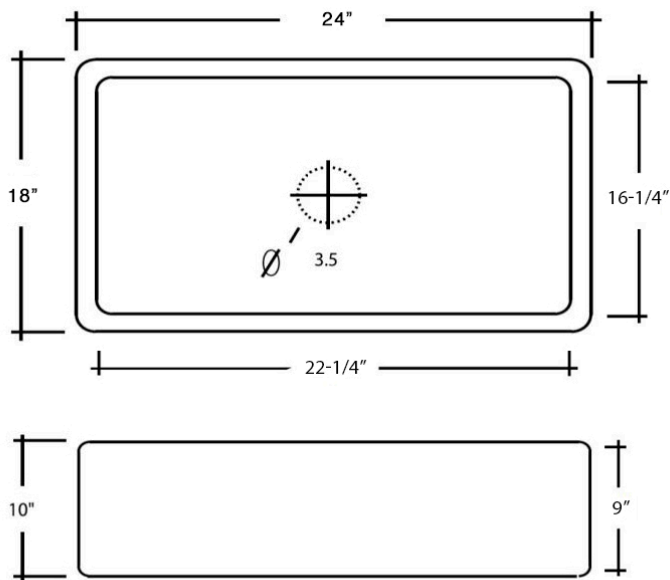

**BF102 24" Fire Clay Single Bowl Sink**

Colour Finish	Model No.	Description
Fire Clay	BF102	<ul style="list-style-type: none"> <li>• Outside dimensions: 24" x 18" x 10"</li> <li>• Inside dimensions: 22-1/4" x 16-1/4" x 9"</li> <li>• These sinks can have a 1/8" tolerance in the measurements.</li> <li>• The BF102 has a centre drain and has a flute front and a flat front. It can be installed with either front.</li> <li>• Bristol Sinks Fireclay Farmhouse Sinks are made from two different clays and quartz sand. They are cast and then fired at 1600 degrees. They are a true fireclay sink made in Europe.</li> <li>• Requires custom installation</li> <li>• THIS PRODUCT REQUIRES SPECIAL SHIPPING</li> <li>• CALL TO ORDER 1(800) 930-0214</li> </ul>