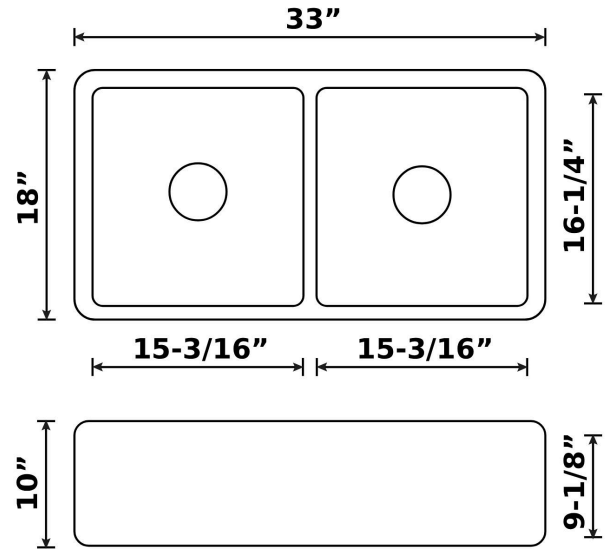

BF104 Fire Clay Double Bowl Sink

BF104

Colour Finish	Model No.	Description
Fire Clay	BF104	<ul style="list-style-type: none"> • Outside dimensions: 33" x 18" x 10" x 10" • Inside dimensions: 15-3/16" x 16-1/4" x 9-1/8" - 15-3/16" x 16-1/4" x 9-1/8" • Requires custom installation • There is a tolerance of 1/4" in the size of the sink. We advise it is best to order the sink before ordering the cabinets. • The BF104 has a center drain. • Bristol Sinks Fireclay Farmhouse Sinks are made from two different clays and quartz sand. They are cast and then fired at an average temperature of 1300 degrees Celsius. • Minimum Cabinet Size: 33" • THIS PRODUCT REQUIRES SPECIAL SHIPPING • CALL TO ORDER 1(800) 930-0214