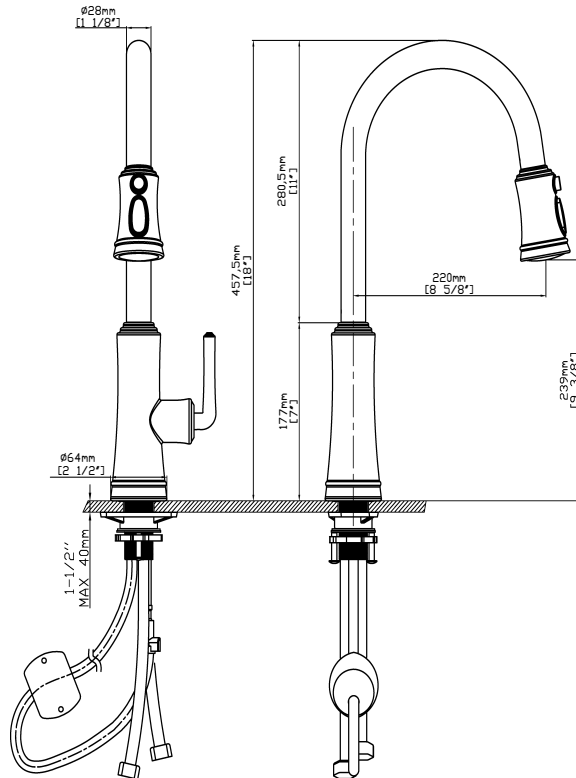

**Bari Kitchen Faucet Pull-down - Brushed Nickel/Chrome/Matte Black Finish**

**Colour Finish**

Brushed Nickel  
 Chrome  
 Matte Black

**Model No.**

Bari

**Description**

- Stainless Steel construction
- Flexible supply lines with 3/8" or 9/16" compression fittings
- Includes Red/Blue indicators

**FLOW**

- Water usage is limited to these maximum flow rates as indicated by the corresponding product markings
- North America: 1.8 gpm max (6.8L/min) at 60psi
- California: 1.8 gpm max (6.8L/min) at 60psi

**CARTRIDGE**

- Ceramic disk cartridge

**STANDARDS**

- Certified to CU PC
- Certified to ABI 953 Pull out Kitchen Faucet
- Certified to NSF/ANSI 61

**MAIN LOCATION**

**BRISTOL SINKS**  
 56 Firestone Blvd  
 London, Ontario  
 N5W 6E6