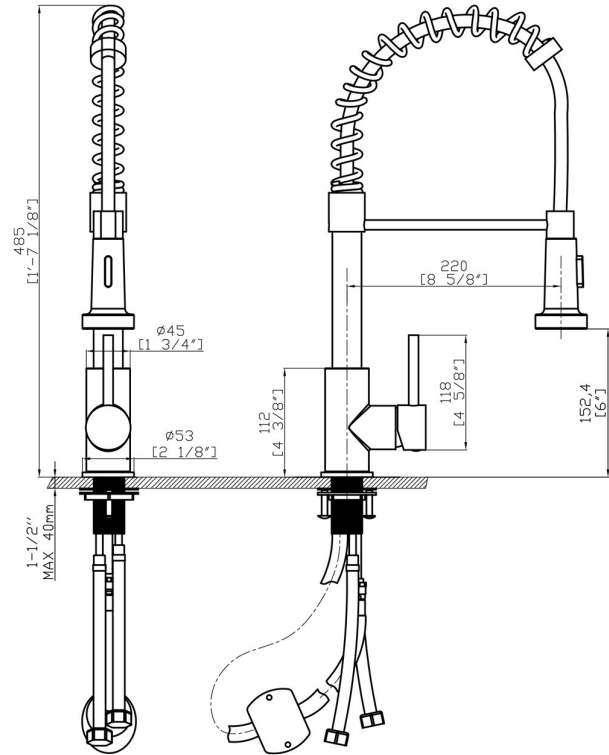

Curillo Kitchen Faucet - Pulldown - Brushed Nickel/ Matte Black Finish

Colour Finish
Brushed Nickel
Matte Black

Model No.
Curillo

Description

- Brass construction
- Flexible supply lines
- Includes Red/Blue indicators

FLOW

- Water usage is limited to these maximum flow rates as indicated by the corresponding product markings
- North America: 1.8 gpm max (6.8L/min) at 60psi
- California: 1.8 gpm max (6.8L/min) at 60psi

CARTRIDGE

- Ceramic disk cartridge

STANDARDS

- Certified to CUPC
- Certified to AB1953
- Certified to NSF/ ANSI 61
- ADA for lever handle"
-

Available accessories

- Soap Dispenser Stainless Steel
- Soap Dispenser Matte Black