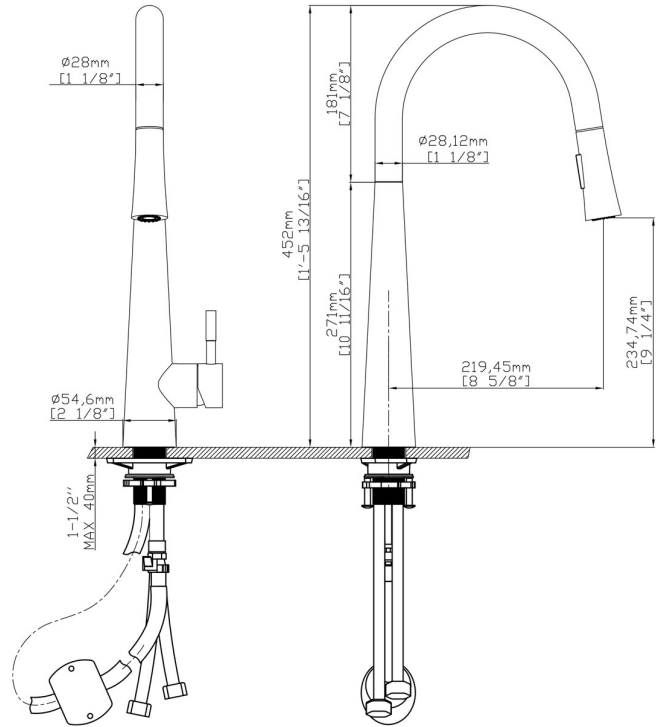

Floresta Kitchen Faucet Pulldown Brushed Nickel-Chrome-Gold-Matte Black

Colour Finish

- Brushed Nickel
- Chrome
- Gold
- Matte Black

Model No.

Floresta

Description

- Stainless Steel construction
- Flexible supply lines
- Includes Red/Blue indicators

FLOW

- Water usage is limited to these maximum flow rates as indicated by the corresponding product markings
- North America: 1.8 gpm max (6.8L/min) at 60psi
- California: 1.8 gpm max (6.8L/min) at 60psi

CARTEIDGE

- Ceramic disk cartridge

STANDARDS

- Certified to CUPC
- Certified to AB1953
- Certified to NSF/ ANSI 61
- ADA for lever handle"

Available accessories

- Soap Dispenser Stainless Steel
- Soap Dispenser Matte Black