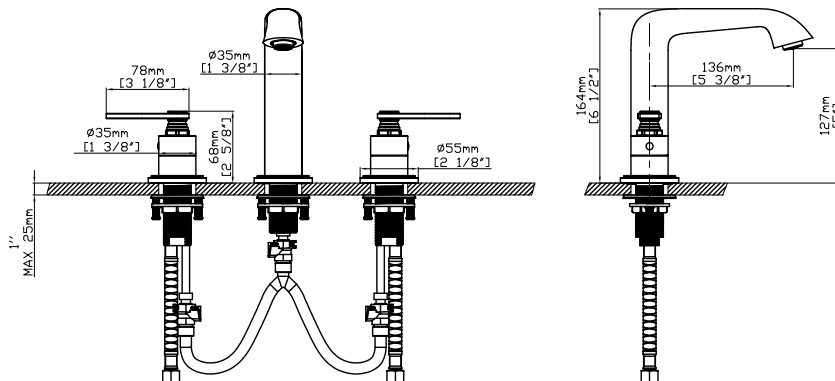

Product Specification Sheet

Fontana Contemporary Widespread Faucet

Colour Finish

Brushed Nickel
Matte Black

Model No.

Fontana-BN
Fontana-MB

Description

- **Elegant Design:** Smooth curves and minimalist lines complement modern and transitional bathroom styles.
- **Widespread Configuration:** Includes a central spout and two separate lever handles for precise temperature and flow control.
- **Easy Operation:** Ergonomic lever handles provide effortless control of hot and cold water.
- **Brass construction** with flexible supply lines ensures easy installation and long-lasting durability.

Flow Rates:

- North America: 1.5 gpm max (5.7 L/min) at 60 psi
- California: 1.2 gpm max (4.5 L/min) at 60 psi

Cartridge:

- Brass cartridge

Certifications:

- CUPC Certified
- AB1953 Compliant
- NSF/ANSI 61 Certified