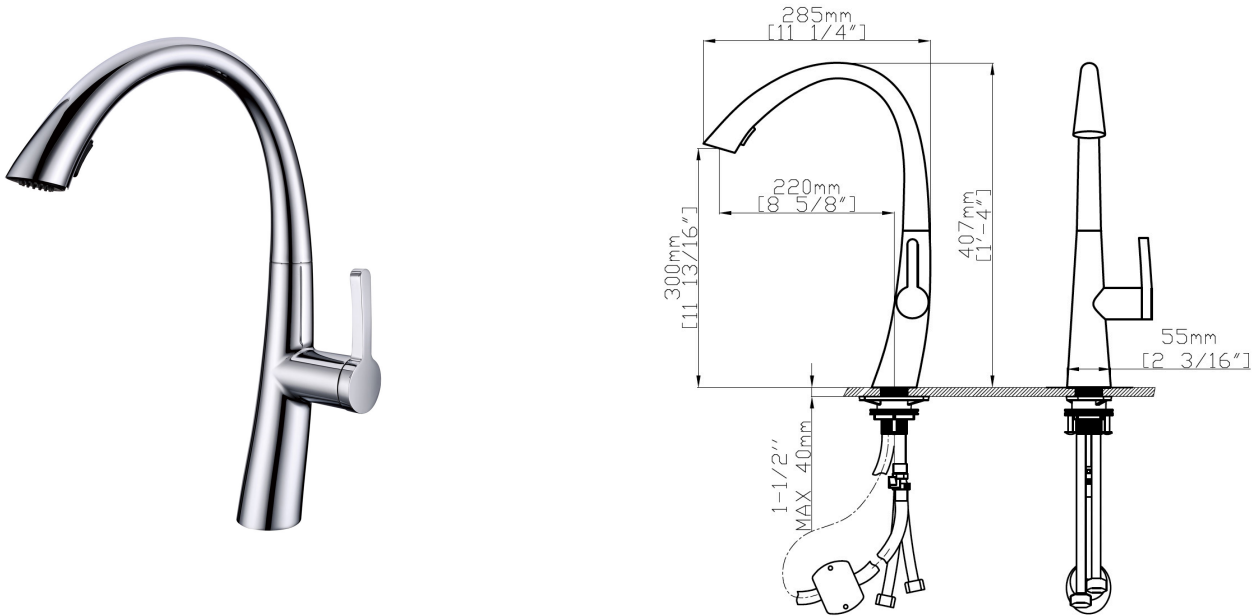

Morelia Kitchen Pull-out Faucet - Chrome Finish

Colour Finish
Chrome

Model No.
Morelia

Description

- Stainless Steel construction
- Flexible supply lines
- Includes Red/Blue indicators

FLOW

- Water usage is limited to these maximum flow rates as indicated by the corresponding product markings
- North America: 1.8 gpm max (6.8L/min) at 60psi
- California: 1.8 gpm max (6.8L/min) at 60psi

CARTEIDGE

- Ceramic disk cartridge

STANDARDS

- Certified to cUPC
- Certified to AB1953
- Certified to NSF/ANSI 61
- ADA for lever handle

Available accessories

- Soap Dispenser Stainless Steel
- Soap Dispenser Matte Black