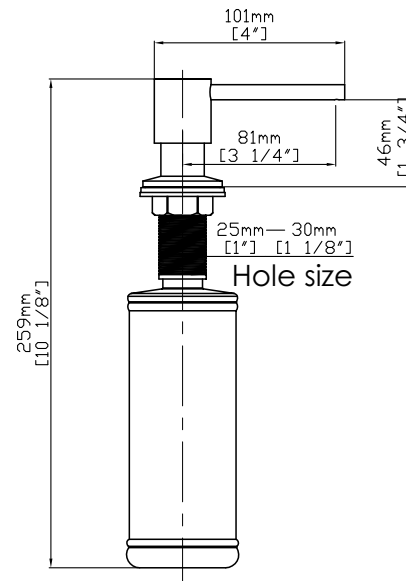

Soap Dispenser - Round Design

Colour Finish

- Brushed Nickel
- Chrome
- Gold
- Gun Metal
- Matte Black

Model No.

- Soap-B-BN
- Soap-B-CH
- Soap-B-G
- Soap-B-GM
- Soap-B-MB

Description

- Brass Construction
- Spout measures 1 3/4" high from Counter.
- cUPC certified