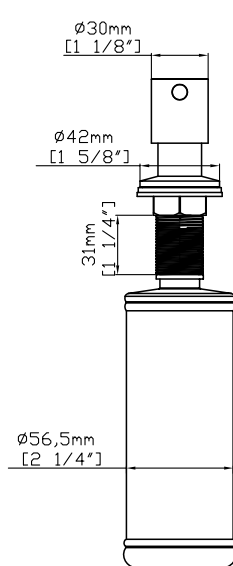

Soap Dispenser - Round Design

Colour Finish

- Brushed Nickel
- Chrome
- Gold
- Gun Metal
- Matte Black

Model No.

- Soap-B-BN
- Soap-B-CH
- Soap-B-G
- Soap-B-GM
- Soap-B-MB

Description

- Brass Construction
- Spout measures 1 3/4" high from Counter.
- cUPC certified