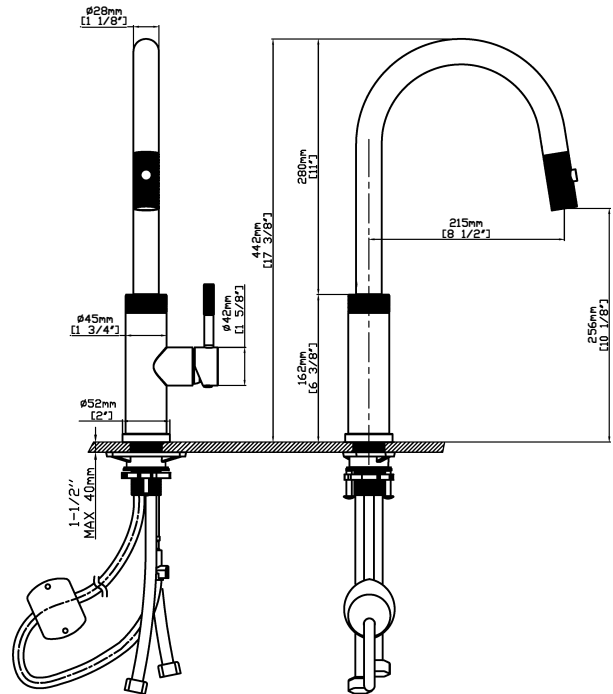

Product Specification Sheet

Taranto Kitchen Faucet

Colour Finish
Brushed Nickel
Matte Black

Model No.
Taranto-BN
Taranto-MB

Description

- Elegant Gooseneck Design: High-arc spout provides ample clearance for large pots and pans.
- Pull-Down Spray Head: Convenient for rinsing dishes and cleaning hard-to-reach areas.
- Single-Lever Control: Effortlessly adjust water temperature and flow with one hand.
- Stainless Steel construction with flexible supply lines ensures easy installation and long-lasting durability.

Flow Rates:

- North America: 1.8 gpm max (6.8 L/min) at 60 psi
- California: 1.8 gpm max (6.8 L/min) at 60 psi

Cartridge:

- Ceramic cartridge

Certifications:

- CUPC Certified
- AB1953 Compliant
- NSF/ANSI 61 Certified

Available accessories

- Soap Dispenser Brushed Nickel
- Soap Dispenser Matte Black

MAIN LOCATION

BRISTOL SINKS
56 Firestone Blvd
London, Ontario
N5W 6E6

WESTERN LOCATION

BRISTOL SINKS
964 72nd Avenue NE
Calgary, Alberta
T2E 8V9