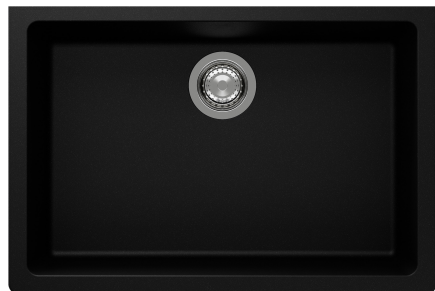

The Adour Granite Undermount Single Bowl Sink B1370 - B1371 - B1372

Colour Finish	Model No.	Description
Tuxedo Black	B1370	<ul style="list-style-type: none"> Undermount Adour Granite single bowl sink Available in Tuxedo Black, Brilliant Silk White, and Sterling Grey Outside dimensions: 27-9/16" x 18-1/2" x 9-3/16" Inside dimensions: 25-1/16" x 16-1/4" x 8-11/16" 80% quartz powder & 20% acrylic resin Minimum cabinet size: 30" 3 1/2" drain opening Supplied with installation clips, template, and stainless steel strainer cUPC certified Scratch and heat resistant Limited lifetime warranty Made in Germany
Brilliant Silk White	B1371	
Sterling Grey	B1372	

Available accessories

- Matching Coloured Strainer
- Drying Rack
- BG1370/1371/1372 - Stainless Steel Grid

MAIN LOCATION

BRISTOL SINKS
56 Firestone Blvd
London, Ontario
N5W 6E6

WESTERN LOCATION

BRISTOL SINKS
964 72nd Avenue NE
Calgary, Alberta
T2E 8V9