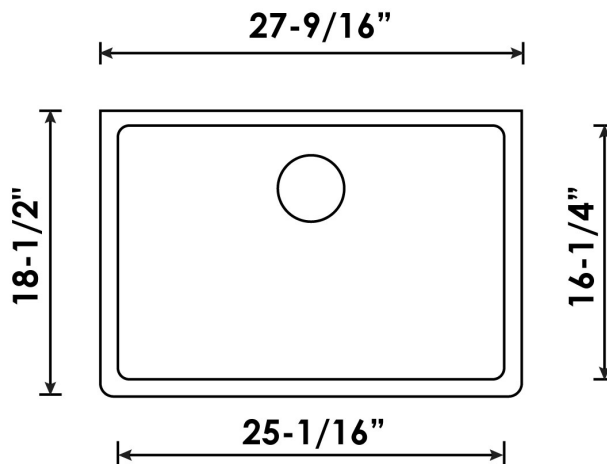

The Adour Granite Undermount Single Bowl Sink B1370 - B1371 - B1372

Colour Finish	Model No.	Description
Tuxedo Black	B1370	<ul style="list-style-type: none"> Undermount Adour Granite single bowl sink Available in Tuxedo Black, Brilliant Silk White, and Sterling Grey Outside dimensions: 27-9/16" x 18-1/2" x 9-3/16" Inside dimensions: 25-1/16" x 16-1/4" x 8-11/16" 80% quartz powder & 20% acrylic resin Minimum cabinet size: 30" 3 1/2" drain opening Supplied with installation clips, template, and stainless steel strainer cUPC certified Scratch and heat resistant Limited lifetime warranty Made in Germany
Brilliant Silk White	B1371	
Sterling Grey	B1372	