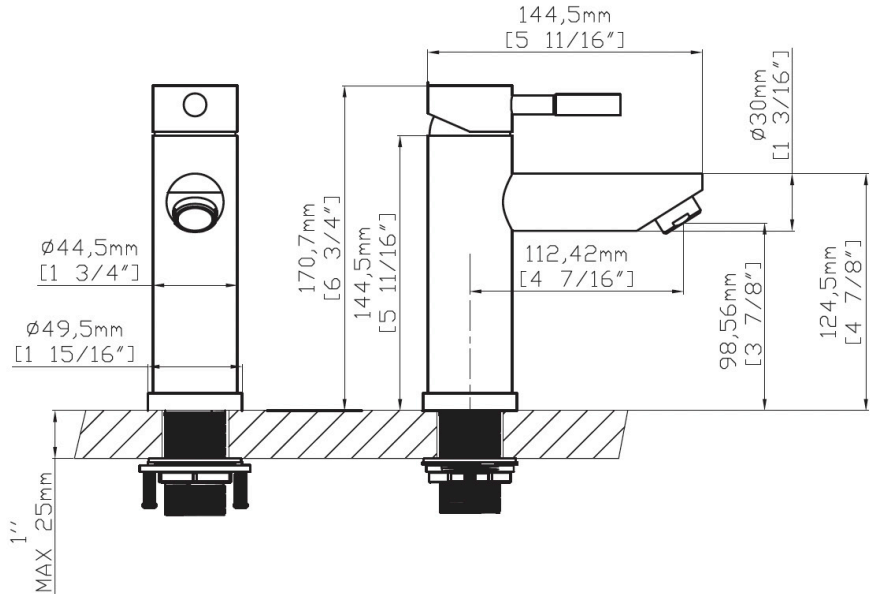

Turbana Single Hole Vanity Faucet - Brushed Nickel/Matte Black Finish

Colour Finish

Brushed Nickel
Matte Black

Model No.

Turbana

Description

- Stainless Steel construction
- Flexible supply lines
- Comes with pop-up drain with overflow
- Includes Red/Blue indicators

FLOW

- Water usage is limited to these maximum flow rates as indicated by the corresponding product markings
- North America: 1.5 gpm max (5.7L/min) at 60psi
- California: 1.2 gpm max (4.5L/min) at 60psi

CARTEIDGE

- Ceramic disk cartridge

STANDARDS

- Certified to cUPC
- Certified to AB1953
- Certified to NSF/ANSI 61
- ADA for lever handle

MAIN LOCATION

BRISTOL SINKS
56 Firestone Blvd
London, Ontario
N5W 6E6