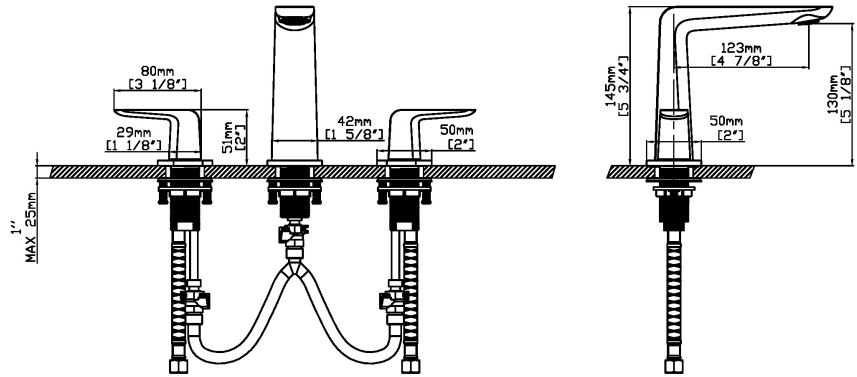

Veneto Contemporary 3-Piece Faucet

Colour Finish

- Brushed Nickel
- Chrome
- Gold
- Matte Black

Model No.

- Veneto-BN
- Veneto-CH
- Veneto-G
- Veneto-MB

Description

- Elegant Design: Smooth curves and minimalist lines complement modern and transitional bathroom styles.
- Widespread Configuration: Includes a central spout and two separate lever handles for precise temperature and flow control.
- Easy Operation: Ergonomic lever handles provide effortless control of hot and cold water.
- Brass construction with flexible supply lines ensures easy installation and long-lasting durability.

Technical Specifications

Flow Rates:

- North America: 1.5 gpm max (5.7 L/min) at 60 psi
- California: 1.2 gpm max (4.5 L/min) at 60 psi

Cartridge:

- Brass cartridge

Certifications:

- CUPC Certified
- AB1953 Compliant
- NSF/ANSI 61 Certified