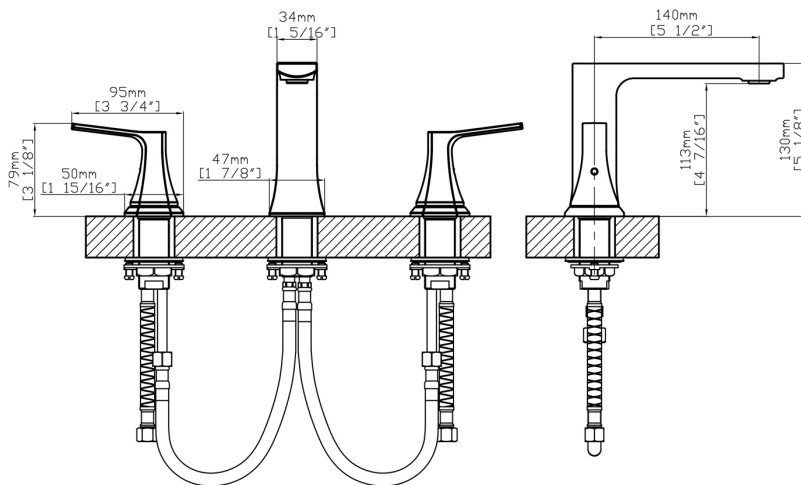

Villeta Widespread Vanity Faucet - Brushed Nickel/Chrome/Matte Black Finish

Colour Finish

- Brushed Nickel
- Chrome
- Matte Black

Model No.

Villeta

Description

- Brass construction
- Flexible supply lines
- Comes with pop-up drain with overflow
- Includes Red/Blue indicators

FLOW

- Water usage is limited to these maximum flow rates as indicated by the corresponding product markings
- North America: 1.5 gpm max (5.7L/min) at 60psi
- California: 1.2 gpm max (4.5L/min) at 60psi

CARTRIDGE

- Brass cartridge

STANDARDS

- Certified to CUPC
- Certified to AB1953
- Certified to NSF/ ANSI 61
- ADA for lever handle"

MAIN LOCATION

BRISTOL SINKS
56 Firestone Blvd
London, Ontario
N5W 6E6

WESTERN LOCATION