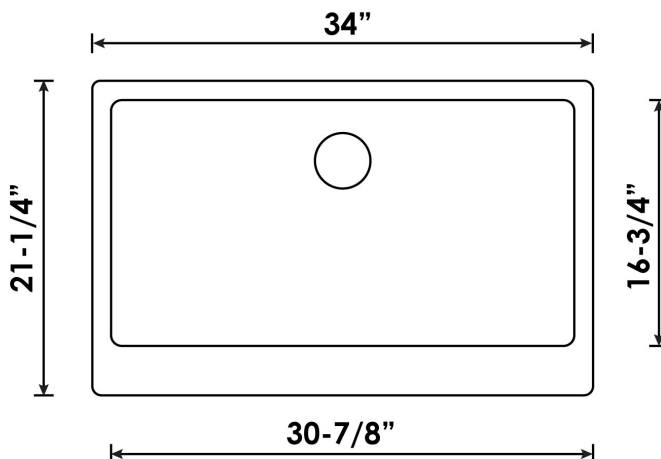

**Virtuo Granite Farmhouse/Apron Single Bowl Kitchen Sink**  
**B354 - B356 - B358**

Colour Finish	Model No.	Description
Ultra White	B354	<ul style="list-style-type: none"> <li>Large single bowl apron front/farmhouse kitchen sink.</li> <li>Designed to install in a 34" or wider farmhouse sink base cabinet.</li> <li>Made of 80% quartz and 20% acrylic resin.</li> <li>Designed for undermount installation in solid surface, granite and quartz countertops.</li> </ul>
Slate Grey	B356	<ul style="list-style-type: none"> <li>Outside dimensions: 34" x 21-1/4" x 9-5/8"</li> <li>Inside dimensions: 30-7/8" x 16-3/4" x 9"</li> <li>Apron height: 9-5/8"</li> <li>Rear positioned waste.</li> <li>Waste opening: 3-1/2".</li> <li>Basket strainer shown is included with sink.</li> <li>Sink bowl surface has a matte finish.</li> <li>cUPC Certified</li> </ul>
Pearl Black	B358	<ul style="list-style-type: none"> <li>Outside dimensions: 34" x 21-1/4" x 9-5/8"</li> <li>Inside dimensions: 30-7/8" x 16-3/4" x 9"</li> <li>Apron height: 9-5/8"</li> <li>Rear positioned waste.</li> <li>Waste opening: 3-1/2".</li> <li>Basket strainer shown is included with sink.</li> <li>Sink bowl surface has a matte finish.</li> <li>cUPC Certified</li> </ul>