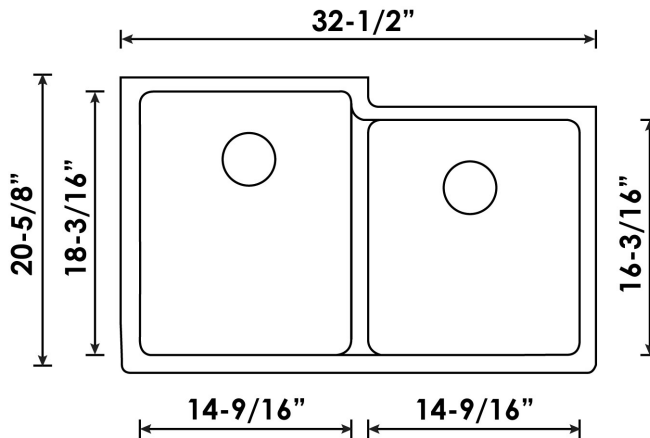

Virtuo Granite Double Offset Bowl
B303 - B304 - B305 - B330 - B337 - B344

Colour Finish	Model No.	Description
Pearl Back	B303	<ul style="list-style-type: none"> Undermount granite offset double bowl sink Outside dimensions: 32-1/2" x 20-5/8" x 10-1/16" x 10-1/16" Inside dimensions: 14-9/16" x 18-3/16" x 9-1/2" - 14-9/16" x 16-3/16" x 9-1/2" 80% Quartz Content & 20% Resin 3 1/2" drain opening Supplied with installation clips, template & strainers Made in Germany Scratch and heat resistant cUPC certified Minimum Cabinet Size: 34"
Coffee Brown	B304	
Slate Grey	B305	
Asphalt	B330	
Stone Taupe	B337	
White	B344	