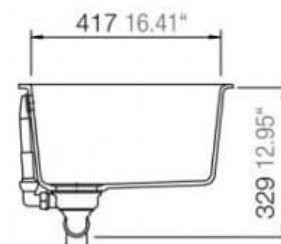

**Virtuo Granite - Single Bowl Undermount Sink**  
**B323 - B324 - B325 - B333 - B340**

Colour Finish	Model No.	Description
Pearl Back	B323	<ul style="list-style-type: none"> <li>• Outside Dimensions - 23.62" x 18.30" x 9" Deep</li> <li>• Minimum cabinet size: 25"</li> </ul>
Coffee Brown	B324	<ul style="list-style-type: none"> <li>• Made in Germany</li> <li>• Scratch and heat resistant</li> <li>• Strainers are Included</li> <li>• cUPC certified</li> </ul>
Slate Grey	B325	
Asphalt	B333	
Stone Taupe	B340	