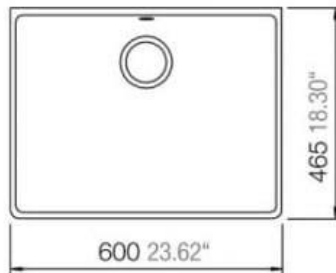

**Virtuo Granite - Single Bowl Undermount Sink**  
**B323 - B324 - B325 - B333 - B340**

Colour Finish	Model No.	Description
Pearl Back	B323	<ul style="list-style-type: none"> <li>• Outside Dimensions - 23.62" x 18.30" x 9" Deep</li> <li>• Minimum cabinet size: 25"</li> </ul>
Coffee Brown	B324	<ul style="list-style-type: none"> <li>• Made in Germany</li> <li>• Scratch and heat resistant</li> <li>• Strainers are Included</li> <li>• cUPC certified</li> </ul>
Slate Grey	B325	
Asphalt	B333	
Stone Taupe	B340	