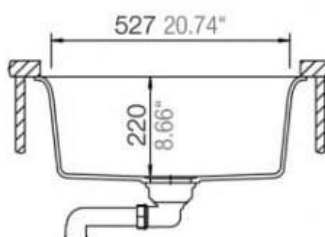

**Virtuo Granite - Single Bowl Undermount Sink**  
**B323 - B324 - B325 - B333 - B340**

Colour Finish	Model No.	Description
Pearl Back	B323	<ul style="list-style-type: none"> <li>• Outside Dimensions - 23.62" x 18.30" x 9" Deep</li> <li>• Minimum cabinet size: 25"</li> </ul>
Coffee Brown	B324	<ul style="list-style-type: none"> <li>• Made in Germany</li> <li>• Scratch and heat resistant</li> <li>• Strainers are Included</li> <li>• cUPC certified</li> </ul>
Slate Grey	B325	
Asphalt	B333	
Stone Taupe	B340	