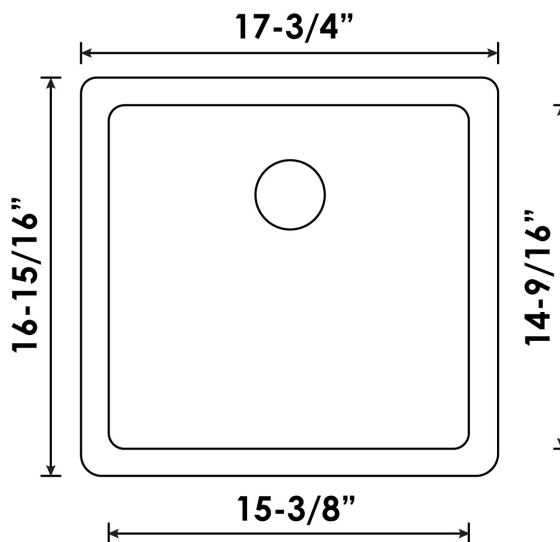

Virtuo Granite Sinks - Single Bowl
B306 - B308 - B328 - B335

Colour Finish	Model No.	Description
Pearl Back	B306	<ul style="list-style-type: none">Undermount granite single bowl sinkOutside dimensions: 17-3/4" x 16-15/16" x 8-3/8"Inside dimensions: 15-3/8" x 14-9/16" x 8"80% Quartz Content & 20% Resin3 1/2" drain openingSupplied with installation clips, template & strainersMade in GermanyScratch and heat resistantcUPC certifiedMinimum cabinet size: 20"
Slate Grey	B308	
Asphalt	B328	
Stone Taupe	B335	