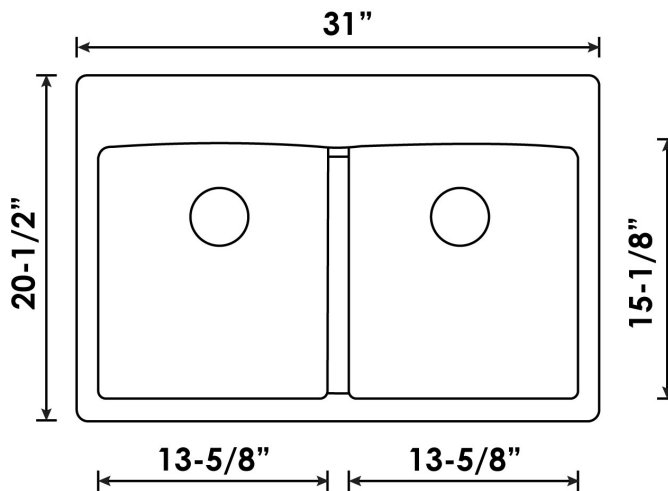

Virtuo Granite Topmount Granite Double Sink B320 - B322 - B332 - B339 - B345

Colour Finish

- Pearl Back
- Slate Grey
- Asphalt
- Stone Taupe
- White

Model No.

- B320
- B322
- B332
- B339
- B345

Description

- Topmount granite double bowl sink
- Inside DIMS: 13-5/8" x 15-1/8" x 9" - 13-5/8" x 15-1/8" x 9"
- Outside DIMS: 31" x 20-1/2" x 9-1/2" x 9-1/2"
- 80% Quartz Content & 20% Resin
- 3 1/2" drain opening
- Supplied with installation clips, template & strainers
- Supplied with punch-outs for faucet installation
- Made in Germany
- Scratch and heat resistant
- cUPC certified
- Minimum cabinet size: 32"