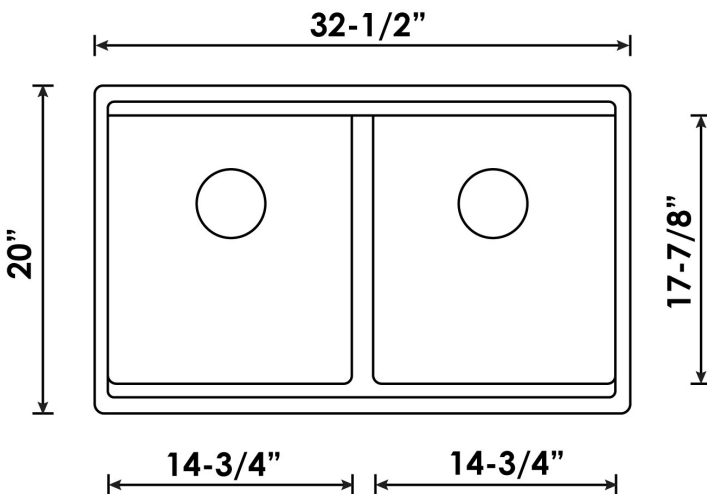

**B361/B363 Virtuo Granite Workstation | Double Bowl Sink**

**Colour Finish**

- Pearl Black
- Ultra White

**Model No.**

- B361
- B363

**Description**

- Workstation Double Bowl Undermount Sink
- Available in Ultra White or Pearl Black
- Outside dimensions: 32-1/2" x 20" x 9-1/2" x 9-1/2"
- Inside dimensions: 14-3/4" x 17-7/8" x 9-1/2" - 14-3/4" x 17-7/8" x 9-1/2"
- 80% Quartz powder & 20% Resin
- Minimum Cabinet Size: 34"
- 3 1/2" drain opening
- Supplied with installation clips, and template
- Components Included Stainless Steel Grid, Colander Basket, Roll-up Drying Rack, Cutting Board and standard Sink Strainer
- cUPC certified
- Limited Lifetime Warranty
- Made in Germany